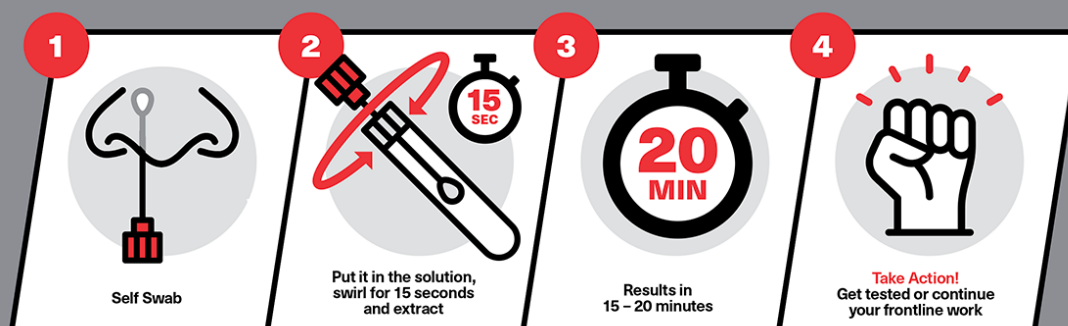

What do you mean by self-administered testing?

Note: Self-test kits are COVID-19 tests that are administered by the individual requiring the testing. *These are not instructions for use but rather a general description to describe what the test is on a basic level.*

To Learn More

Contact Sunbeam at (519) 893-6200 and ask about our Rapid Antigen Testing program.

Refer to all COVID-19 information and resources on the "COVID-19 INFO" page of Sunbeam's website, at:

www.sunbeamcommunity.ca/covid-19-information